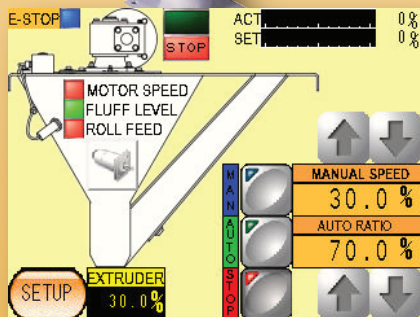

ACCURACY AND PRECISION AT YOUR FINGERTIPS

.....
EASY TO USE, UP-TO-DATE CONTROLS
FOR EVERY SYSTEM

RMX Series Refeed Machine
for ASR® and Gravitrol®
systems

X Series 2 Continuous
Gravimetric Blender

Guardian Series 2 5kg
Gravimetric Blender