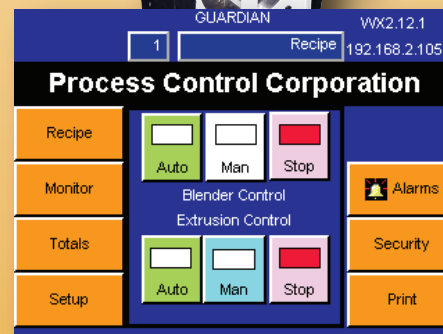

ACCURACY AND PRECISION AT YOUR FINGERTIPS

.....
EASY TO USE, UP-TO-DATE CONTROLS
FOR EVERY SYSTEM

RMX Series Refeed Machine
for ASR® and Gravitrol®
systems

X Series 2 Continuous
Gravimetric Blender

Guardian Series 2 5kg
Gravimetric Blender